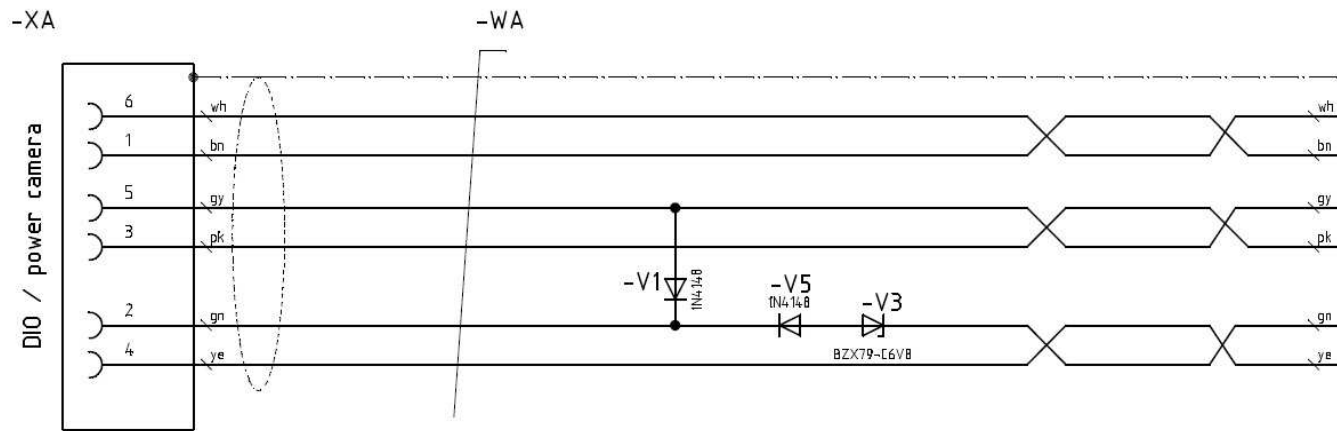

Basler

Technical Specification

PLC I/O Cable HRS 6pin, 10m

for ace series

Order Number 2000029410

February 2011

Basler AG

An der Strusbek 60-62

22926 Ahrensburg, Germany

Drawings

- 6- wh white
- 1- bn brown
- 5- gy grey
- 3- pk pink
- 2- gn green
- 4- ye yellow

has to be in accordance with RoHS!

Contacting Basler Support Worldwide

Europe:

Basler AG
An der Strusbek 60 - 62
22926 Ahrensburg
Germany