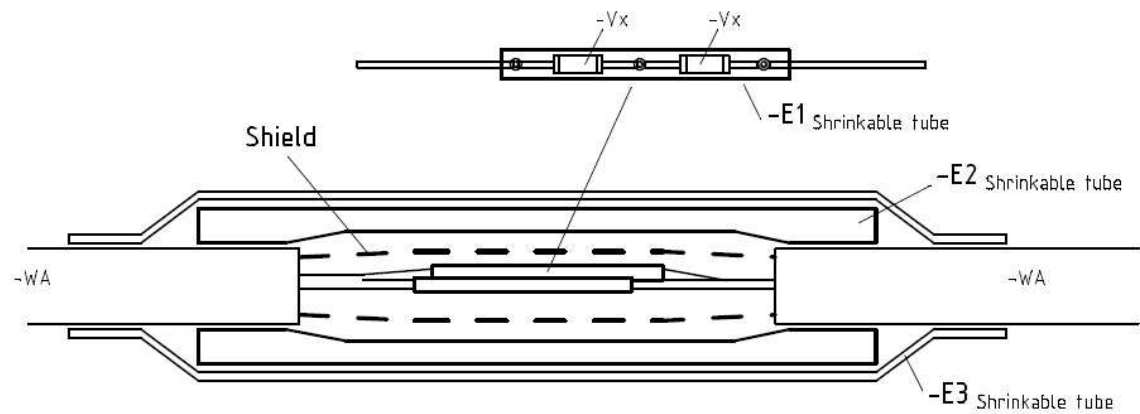

has to be in accordance with RoHS!