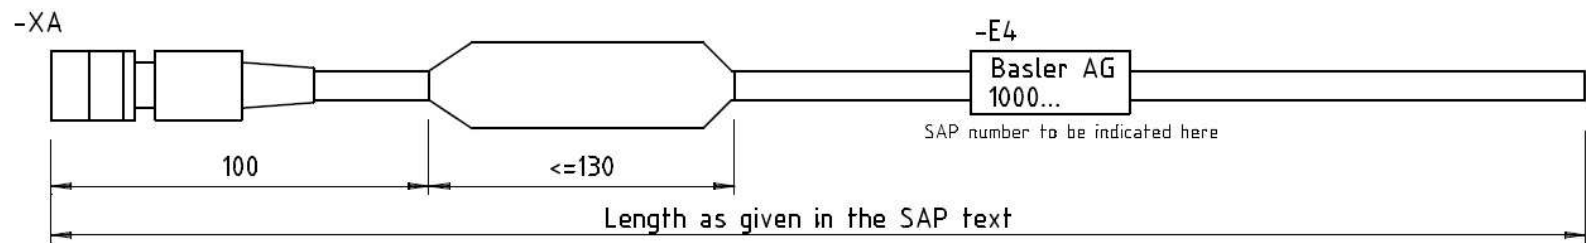

has to be in accordance with RoHS!