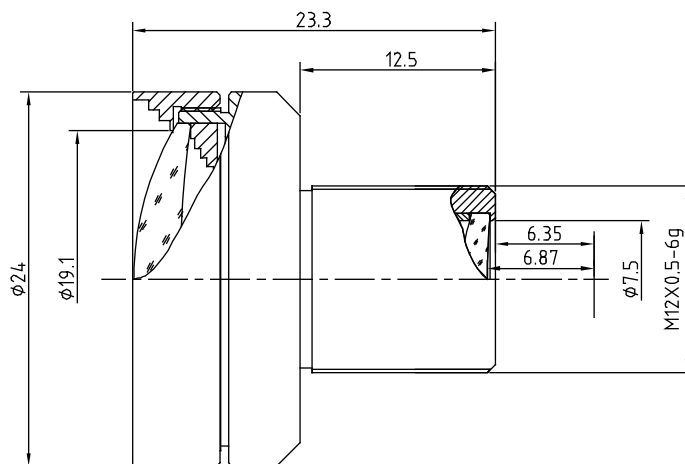

### Order Numbers

- 2000036386 (without IR cut filter)
- 2000036387 (with IR cut filter)

### Key Features

- S-mount lens with optimum price/performance ratio
- 1/1.8" lens with fixed focal length of 5.5 mm and fixed iris of f/1.8
- Available with IR cut filter (for color cameras) or without IR cut filter (for mono cameras)

Technical Specifications	
Image Circle	1/1.8"
Focal Length	5.5 mm
Aperture	f/1.8
Iris Type	fixed
MOD	200 mm
Resolution	MP
Angle of View (D / H / V)	76° / 64.5° / 51°
Back Focal Length	6.87 mm
Mount	M12x0.5-6g

(Dimensions in mm)