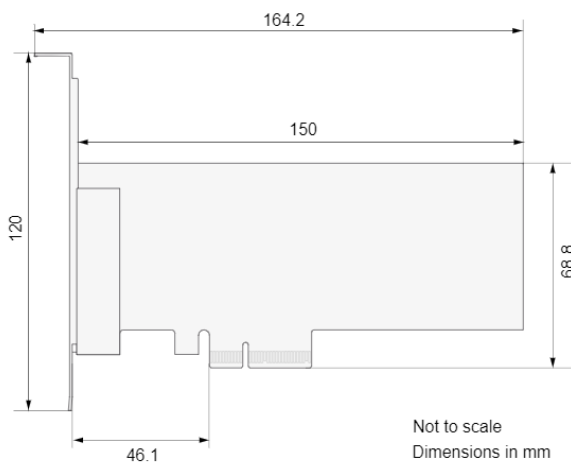

Additional Information

Basler may make changes to specifications and product descriptions at any time, without notice. The information in this document is subject to change without notice.

There is no claim to exchange or update the stock or the delivered goods due to the PCN. This applies to customer inventories as well as Basler's own inventory. Also there is no claim to receive the old revision after change.

Old: