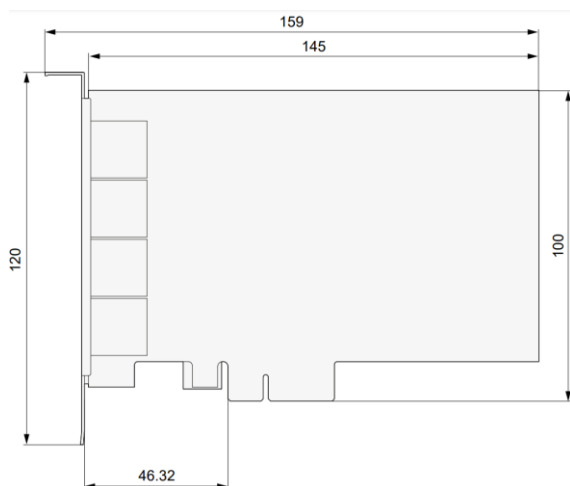

Additional Information

Basler may make changes to specifications and product descriptions at any time, without notice. The information in this document is subject to change without notice.

There is no claim to exchange or update the stock or the delivered goods due to the PCN. This applies to customer inventories as well as Basler's own inventory. Also there is no claim to receive the old revision after change.

Old:

New:

Basler AG
Europe, Middle East, Africa
Tel. +49 4102 463 515
Fax +49 4102 463 599
support.europe@baslerweb.com
www.baslerweb.com

The Americas
Tel. +1 610 280 0171
Fax +1 610 280 7608
support.usa@baslerweb.com

Asia-Pacific Region
Tel. +65 6367 1355
Fax +65 6367 1255
support.asia@baslerweb.com